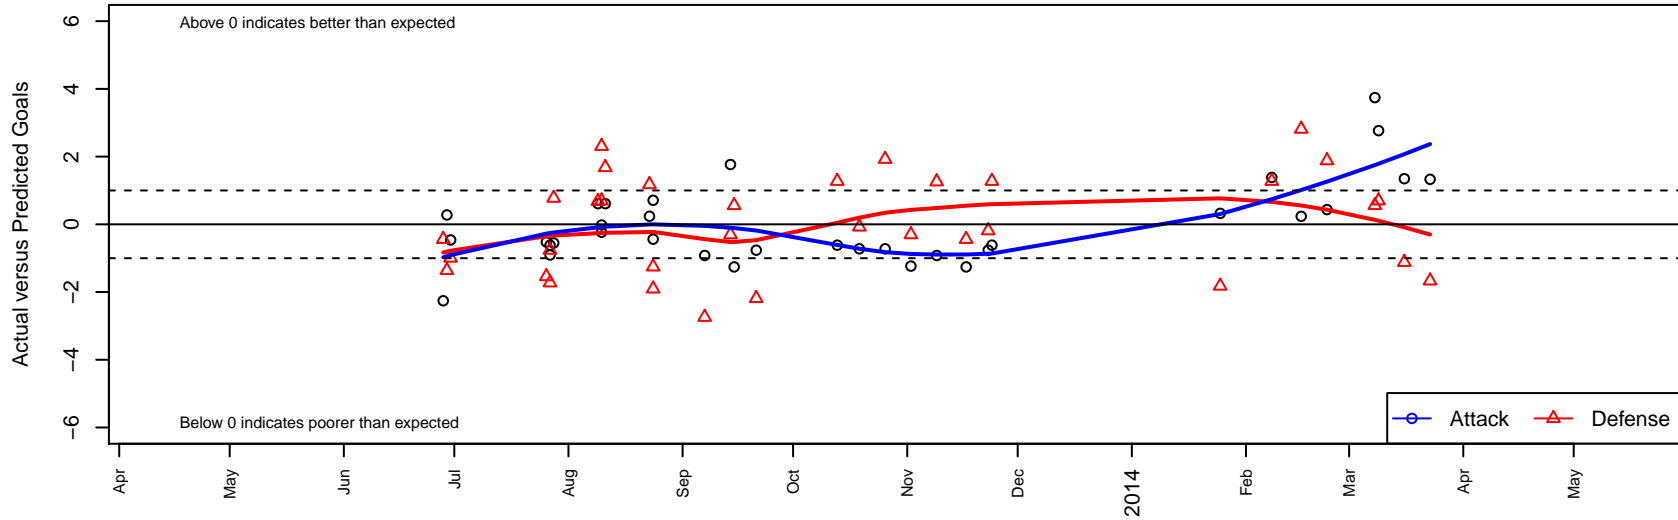

Slammers White B99

Rainier Valley Slammers
 Auburn, WA
 B99 total strength=954
 attack=2.22 defense=1.3
 fall league = RCL B99 Div 5, Spr RCL B99 Div :
 alt names used:
 RV Slammers White [B99]
 RV Slammers White
 RV Slammers B99 White
 RC Slammers B99 White
 RVS Slammers B99-B

Venues played:
 RVS Classic BU14
 Crossfire Select Cup BU14 Silver
 Blast Off BU14 C
 Xtreme Cup BU14
 RCL B99 Div 5
 Spr RCL B99 Div 5

Slammers White B99
 Dots are actual minus expected GF (blue circles) and GA (red triangles).
 Blue line is smoothed change in attack strength. Red is smoothed change in defense strength.